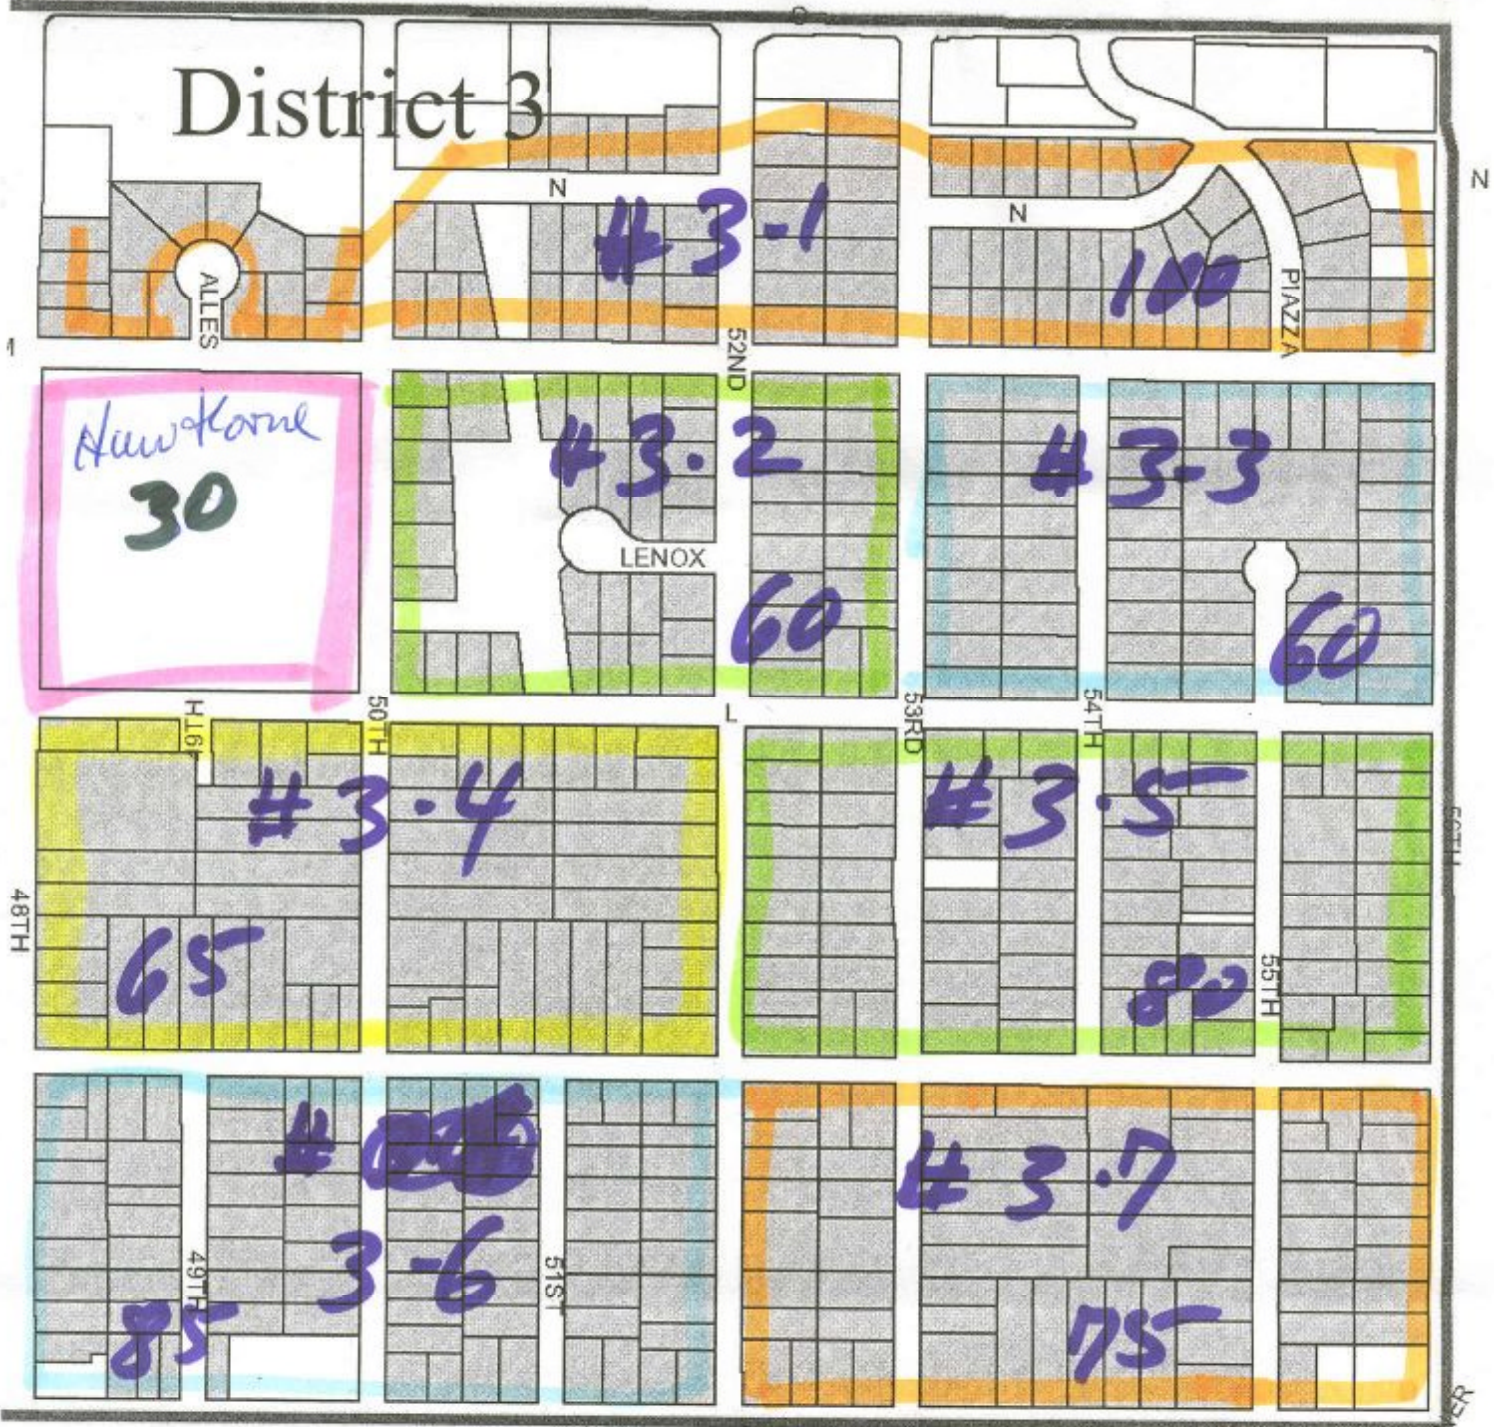

O Street

# District 3

Randolph

# District 3

**Witherbee**  
 NEIGHBORHOOD  
 ASSOCIATION